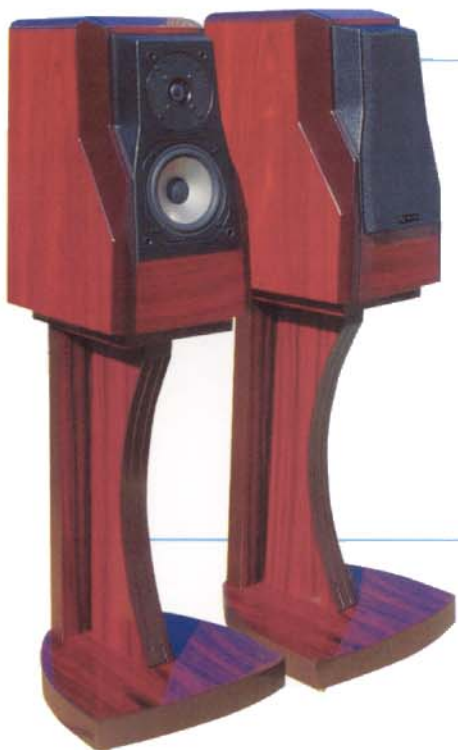

 Unisound Production Inc.

G801

SP18B

SP18

Special Edition Series

SP18B Bookshelf Monitor

Driver: 1" silk dome tweeter
6.5" woofer
Sensitivity: 88 dB (1W/1M)
Impedance: 8 Ohms
Frequency Response: 40hz -20Khz
Power Handling: 80 W maximum continuous
Size: 9" W x 12.5" D x 16.5" H
Weight: 23 lbs

G801 Stand for SP18B

Size: 13.5" W x 13.5" D x 23" H
Weight: 20 lbs

SP18 Floor Standing Loudspeaker

Driver: 1" silk dome tweeter
5" midrange woofer
2 x 8" bass woofer
Sensitivity: 90 dB (1W/1M)
Impedance: 4 Ohms
Frequency Response: 38hz -20Khz
Power Handling: 150W maximum continuous
Size: 17.5" W x 15" D x 48" H
Weight: 84 lbs

UP2602CS Center and Surround Speaker set

UP2602C Center Speaker

Driver: 1" silk dome tweeter
2 x 5" woofer
magnetically shielded
Sensitivity: 88db (1W/1M)
Impedance: 4 Ohms
Frequency Response: 55hz -20Khz
Power Handling: 70W maximum continuous
Size: 19" W x 9" D x 7.25" H
Weight: 14 lbs

UP2602S Surround Speaker

Driver: 1" silk dome tweeter
5" woofer
Sensitivity: 88db (1W/1M)
Impedance: 4 Ohms
Frequency Response: 60hz -20Khz
Power Handling: 60W maximum continuous
Size: 7.25" W x 9" D X 12" H
Weight: 10 lbs