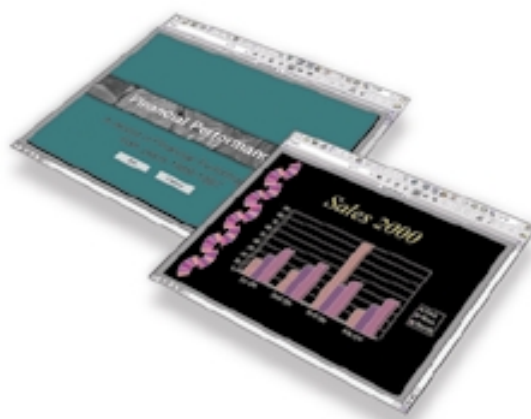

Specifications

Camera

Fully automatic functions for easy operation:

- Auto focus
- Auto iris
- Auto white balance

Colour system: PAL
Pick-up device: 1/4" Interline transfer CCD
Resolution: 460 TV lines (horizontal)
Lens: 18x zoom
Sensitivity: 3 lux
Shutter speed: 1/4, 1/30, 1/100
Max. capture size: A4

Scan converter

Built-in XGA scan converter for easy inclusion of PC presentations

Resolution: VGA/SVGA/XGA
Input: RGB
Connector: HD 15 pin D-sub

Infra red link

(With Sony Contact PCS-1500)

Max. distance: 5 metres
Transmission: + / - 5°
Receiving angle: + / - 20°
IR emitter: rotation, +/- horizontal 135°, +/- vertical 30°

Control

Input select: Camera/PC
Zoom: Tele/wide
Shutter speed: Toggle
Focus: Auto/manual
One push focus: Toggle
Brightness: Auto/manual
Dark: Toggle
Weight: 2.6 kg